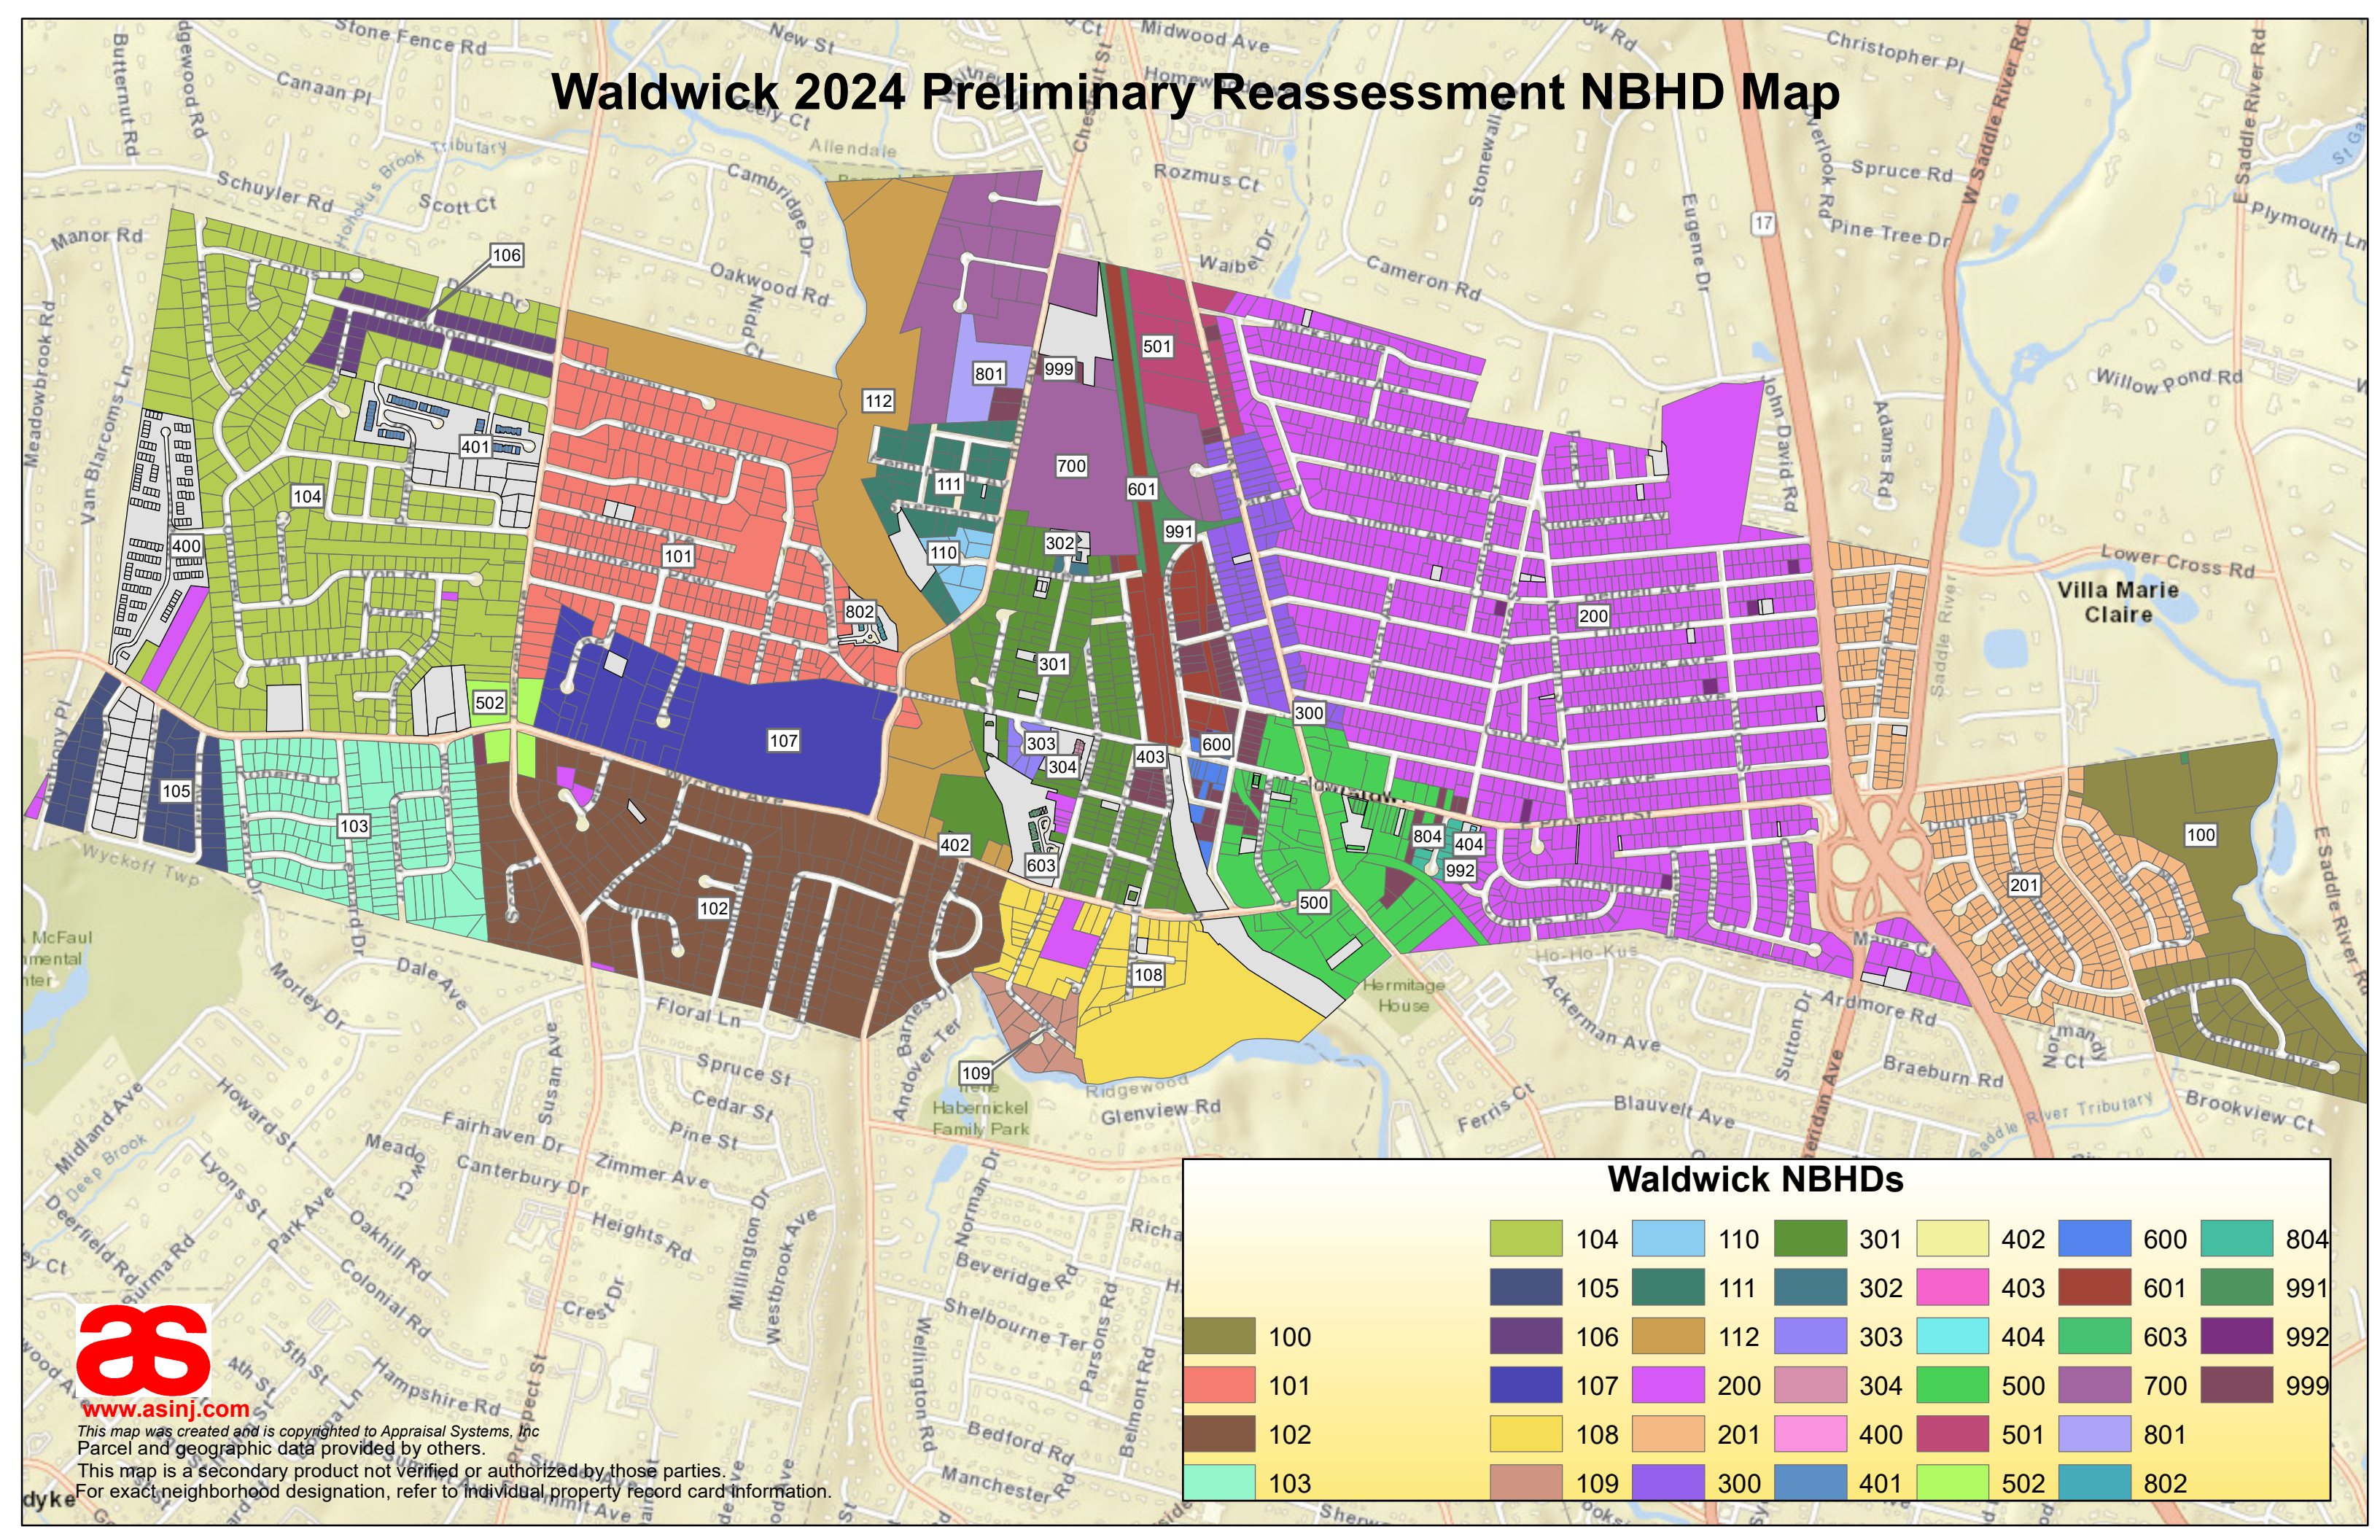

Waldwick 2024 Preliminary Reassessment NBHD Map

104	110	301	402	600	804
105	111	302	403	601	991
106	112	303	404	603	992
101	200	304	500	700	999
102	201	400	501	801	
103	300	401	502	802	

www.asinj.com
 This map was created and is copyrighted to Appraisal Systems, Inc
 Parcel and geographic data provided by others.
 This map is a secondary product not verified or authorized by those parties.
 For exact neighborhood designation, refer to individual property record card information.